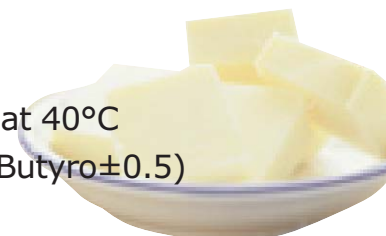

DIGITAL BUTYRO REFRACTOMETER

PR-BUTYRO

Cat.No.3454

New ATAGO Digital Model PR-BUTYRO perfect for Butter, Ghee & Edible Oil industry for checking purity / adulteration.

Features

- Calibration with Standard liquid
- Large, easy to read display
- External Light Interference (ELI)*
- Display of both Butyro & RI scale
- Temperature Compensated Scale at 40°C
- Automatic & Accurate (Accuracy : Butyro±0.5)

Dual scale of Butyro & Refractive Index !

Specifications

Measurement Range (Automatic Temperature Compensation)	Butyro 30.0 to 90.0 RI 1.4450 to 1.4850 (Converted at 40°C)
Minimum Indication	Butyro 0.1 RI 0.0001
Measurement Accuracy	Butyro ±0.5 (at 40°C) RI ±0.0003 (at 40°C)
Measurement Temperature	10 to 50°C (Automatic Temperature Compensation)
Ambient Temperature	10 to 40°C
Sample Volume	0.1ml or more
Measurement Time	3 seconds (approximately)
Power Supply	006P dry battery (9V)
International Protection Class	IP 64 Water Resistant
Dimensions and Weight	17(W)×9(D)×4(H)cm, 300g (Main unit only)